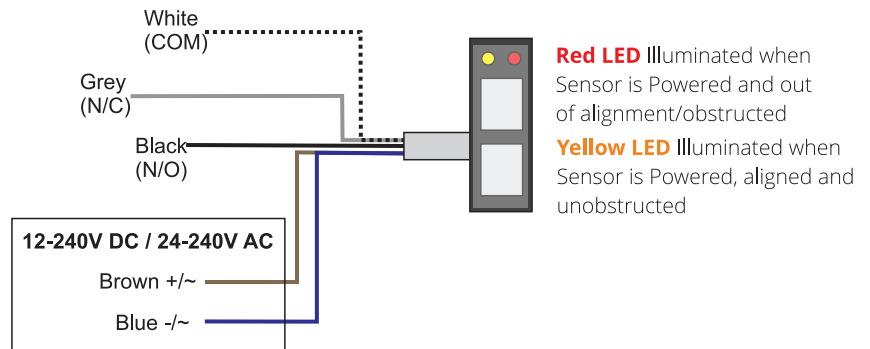

Wiring and LED's