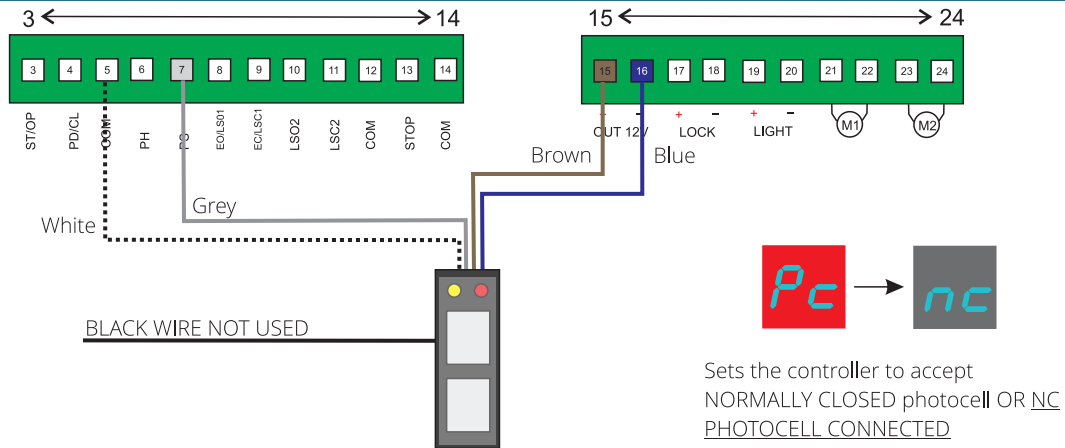

Wiring and LED's

Swing Gate Placement

Sliding Gate Placement

Premier SW24 Swing Gate Control Board Connection

Titan 2410 Premier SL24 Sliding Gate Control Board Connection

Titan 1000 Premier SL240AC Sliding Gate Control Board Connection