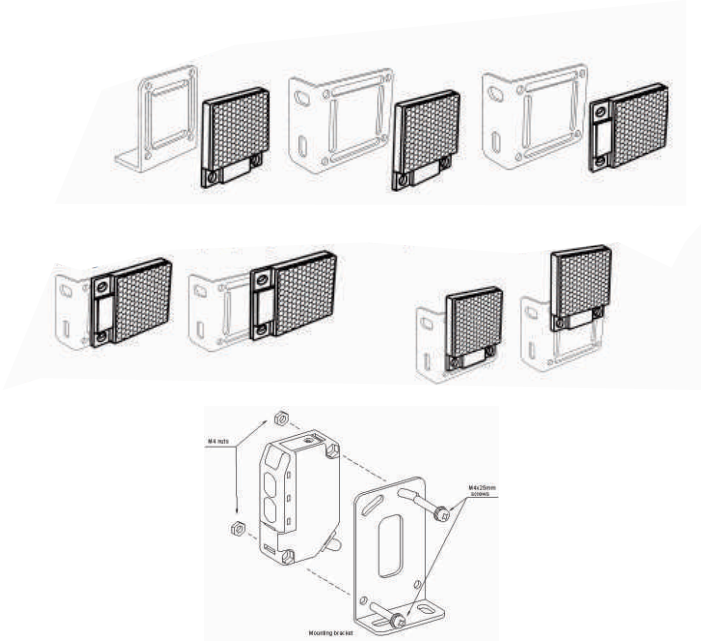

Specifications

Voltage: 12-240V DC / 24-240V AC
Relay Output: NO/NC (2A)
Range: 11M Max (-40% Adverse Conditions)
IP Rating: 66
Operating Temperature: -12°C to 55°C

Assembly Example

Dimensions

Installation Height

Wiring and LED's

Swing Gate Placement

Sliding Gate Placement

Premier SW24 Swing Gate Control Board Connection

Titan 2410 Premier SL24 Sliding Gate Control Board Connection

Titan 1000 Premier SL240AC Sliding Gate Control Board Connection