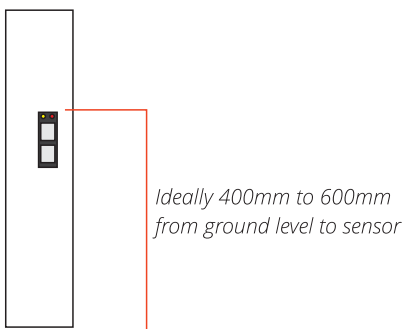

Specifications

Voltage: 12-240V DC / 24-240V AC
Relay Output: NO/NC (2A)
Range: 11M Max (-40% Adverse Conditions)
IP Rating: 66
Operating Temperature: -12°C to 55°C

Assembly Example

Dimensions

Installation Height