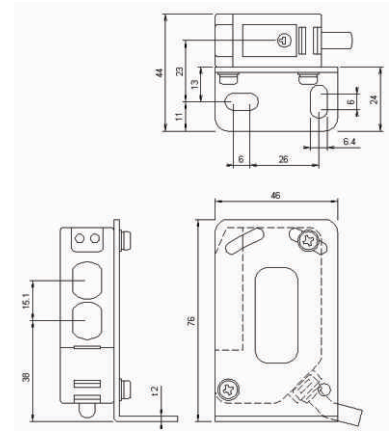

Specifications

Voltage: 12-240V DC / 24-240V AC
Relay Output: NO/NC (2A)
Range: 11M Max (-40% Adverse Conditions)
IP Rating: 66
Operating Temperature: -12°C to 55°C

Assembly Example

Dimensions

Installation Height

Wiring and LED's

Swing Gate Placement

Sliding Gate Placement

Premier SW24 Swing Gate Control Board Connection

Titan 2410 Premier SL24 Sliding Gate Control Board Connection

Titan 1000 Premier SL240AC Sliding Gate Control Board Connection