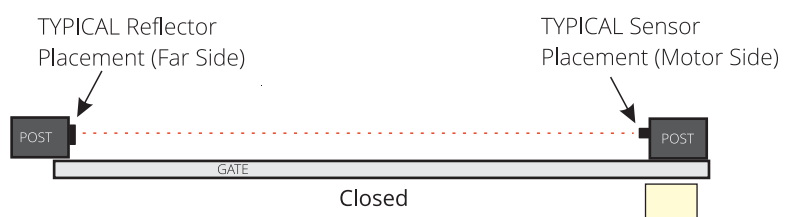

Specifications

Voltage: 12-240V DC / 24-240V AC
Relay Output: NO/NC (2A)
Range: 11M Max (-40% Adverse Conditions)
IP Rating: 66
Operating Temperature: -12°C to 55°C

Assembly Example

Dimensions

Installation Height

Wiring and LED's

Swing Gate Placement

Sliding Gate Placement

Premier SW24 Swing Gate Control Board Connection

Titan 2410 Premier SL24 Sliding Gate Control Board Connection

Titan 1000 Premier SL240AC Sliding Gate Control Board Connection