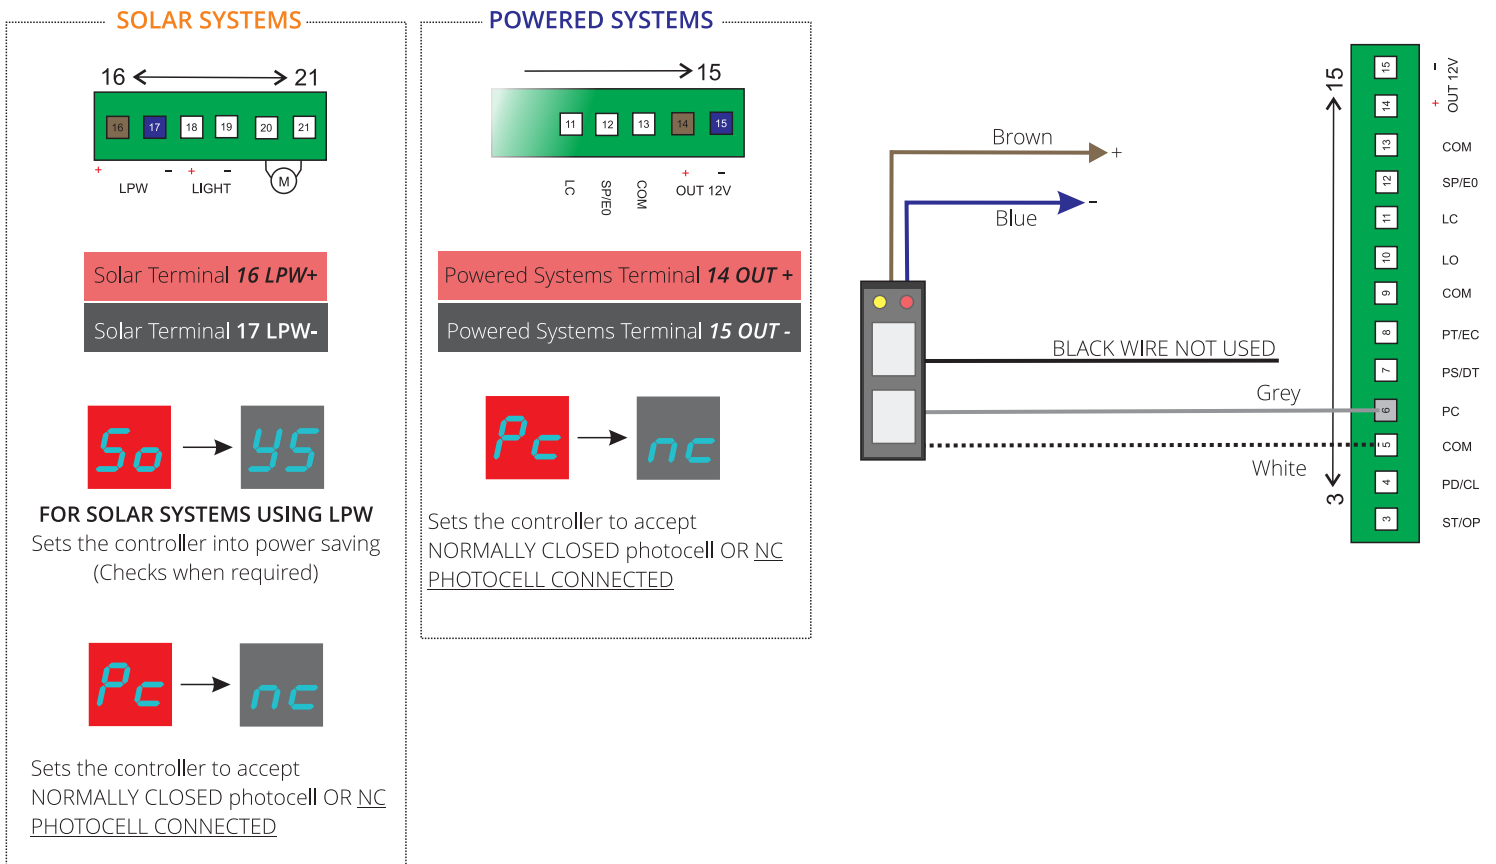

Specifications

Voltage: 12-240V DC / 24-240V AC
Relay Output: NO/NC (2A)
Range: 11M Max (-40% Adverse Conditions)
IP Rating: 66
Operating Temperature: -12°C to 55°C

Assembly Example

Dimensions

Installation Height

Wiring and LED's

Swing Gate Placement

Sliding Gate Placement

Premier SW24 Swing Gate Control Board Connection

Titan 2410 Premier SL24 Sliding Gate Control Board Connection

Titan 1000 Premier SL240AC Sliding Gate Control Board Connection