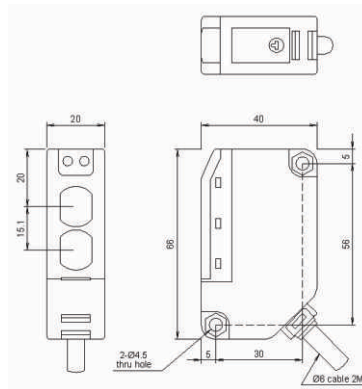

Specifications

Voltage: 12-240V DC / 24-240V AC
Relay Output: NO/NC (2A)
Range: 11M Max (-40% Adverse Conditions)
IP Rating: 66
Operating Temperature: -12°C to 55°C

Assembly Example

Dimensions

Installation Height

Wiring and LED's

Swing Gate Placement

Sliding Gate Placement

Premier SW24 Swing Gate Control Board Connection

Titan 2410 Premier SL24 Sliding Gate Control Board Connection

Titan 1000 Premier SL240AC Sliding Gate Control Board Connection