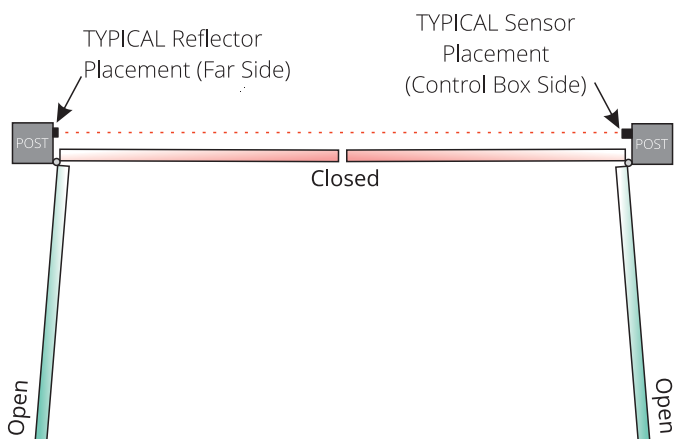

Specifications

Voltage: 12-240V DC / 24-240V AC
Relay Output: NO/NC (2A)
Range: 11M Max (-40% Adverse Conditions)
IP Rating: 66
Operating Temperature: -12°C to 55°C

Assembly Example

Dimensions

Installation Height

Wiring and LED's

Swing Gate Placement

Sliding Gate Placement

Premier SW24 Swing Gate Control Board Connection

Titan 2410 Premier SL24 Sliding Gate Control Board Connection

Titan 1000 Premier SL240AC Sliding Gate Control Board Connection